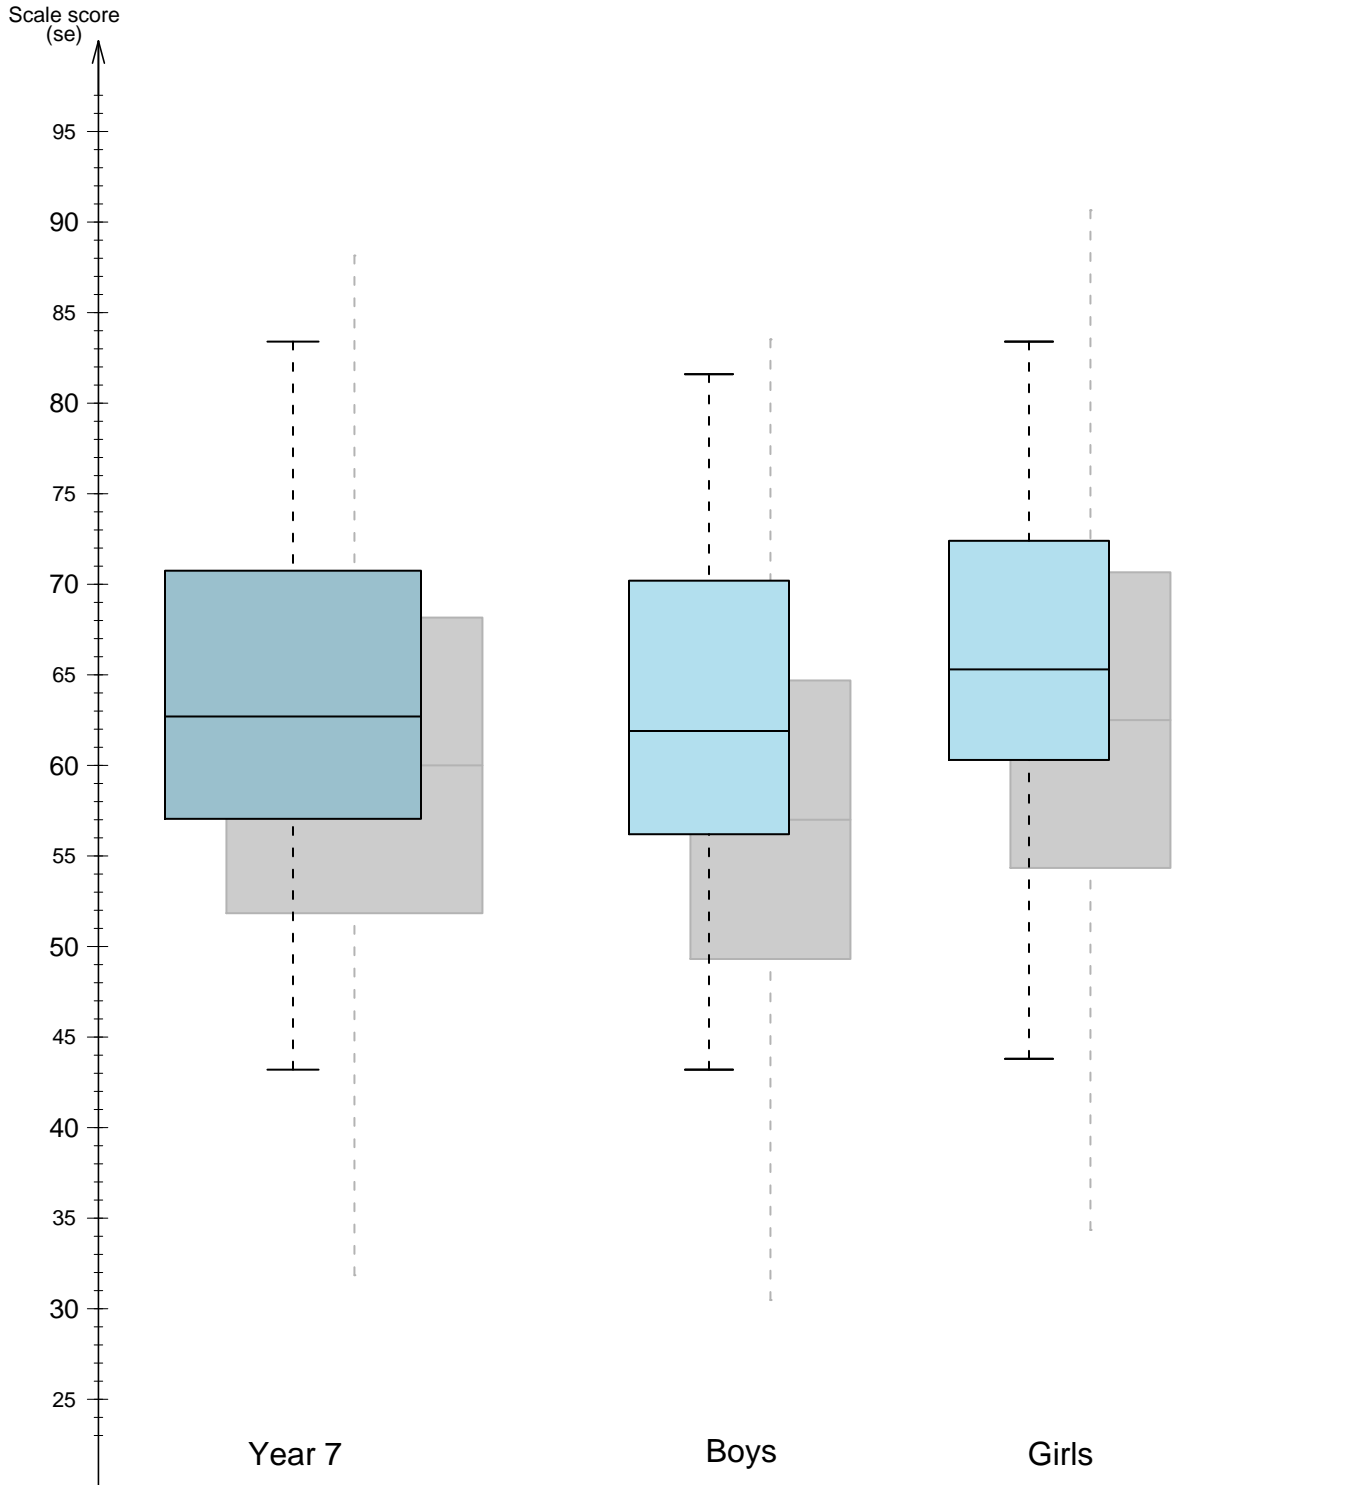

Me and My School

Scale Scores by Year level and Gender

School: Waikanae School Year 7

--- Overall ---						--- Boys ---					--- Girls ---						
N	Mean (se)	SD (se)	LQ (se)	Median (se)	UQ (se)	N	Mean (se)	SD (se)	LQ (se)	Median (se)	UQ (se)	N	Mean (se)	SD (se)	LQ (se)	Median (se)	UQ (se)
71	64.1 (60.0)	10.0 (12.1)	57.0 (51.8)	62.7 (60.0)	70.8 (68.2)	41	62.9 (57.0)	10.2 (11.4)	56.2 (49.3)	61.9 (57.0)	70.2 (64.7)	30	65.7 (62.5)	9.6 (12.0)	60.5 (54.3)	65.3 (62.5)	72.1 (70.7)

Numbers in brackets represent national norms

Me and My School

Scale Scores by Year level and Gender

School: Waikanae School Year 8

--- Overall ---						--- Boys ---						--- Girls ---					
N	Mean (se)	SD (se)	LQ (se)	Median (se)	UQ (se)	N	Mean (se)	SD (se)	LQ (se)	Median (se)	UQ (se)	N	Mean (se)	SD (se)	LQ (se)	Median (se)	UQ (se)
63	62.5 (58.5)	11.1 (11.7)	57.8 (50.6)	63.5 (58.5)	68.6 (66.4)	33	57.8 (56.7)	10.7 (11.5)	51.4 (48.9)	61.1 (56.7)	65.3 (64.5)	30	67.6 (60.4)	9.1 (11.7)	62.3 (52.5)	66.7 (60.4)	74.7 (68.3)

Numbers in brackets represent national norms